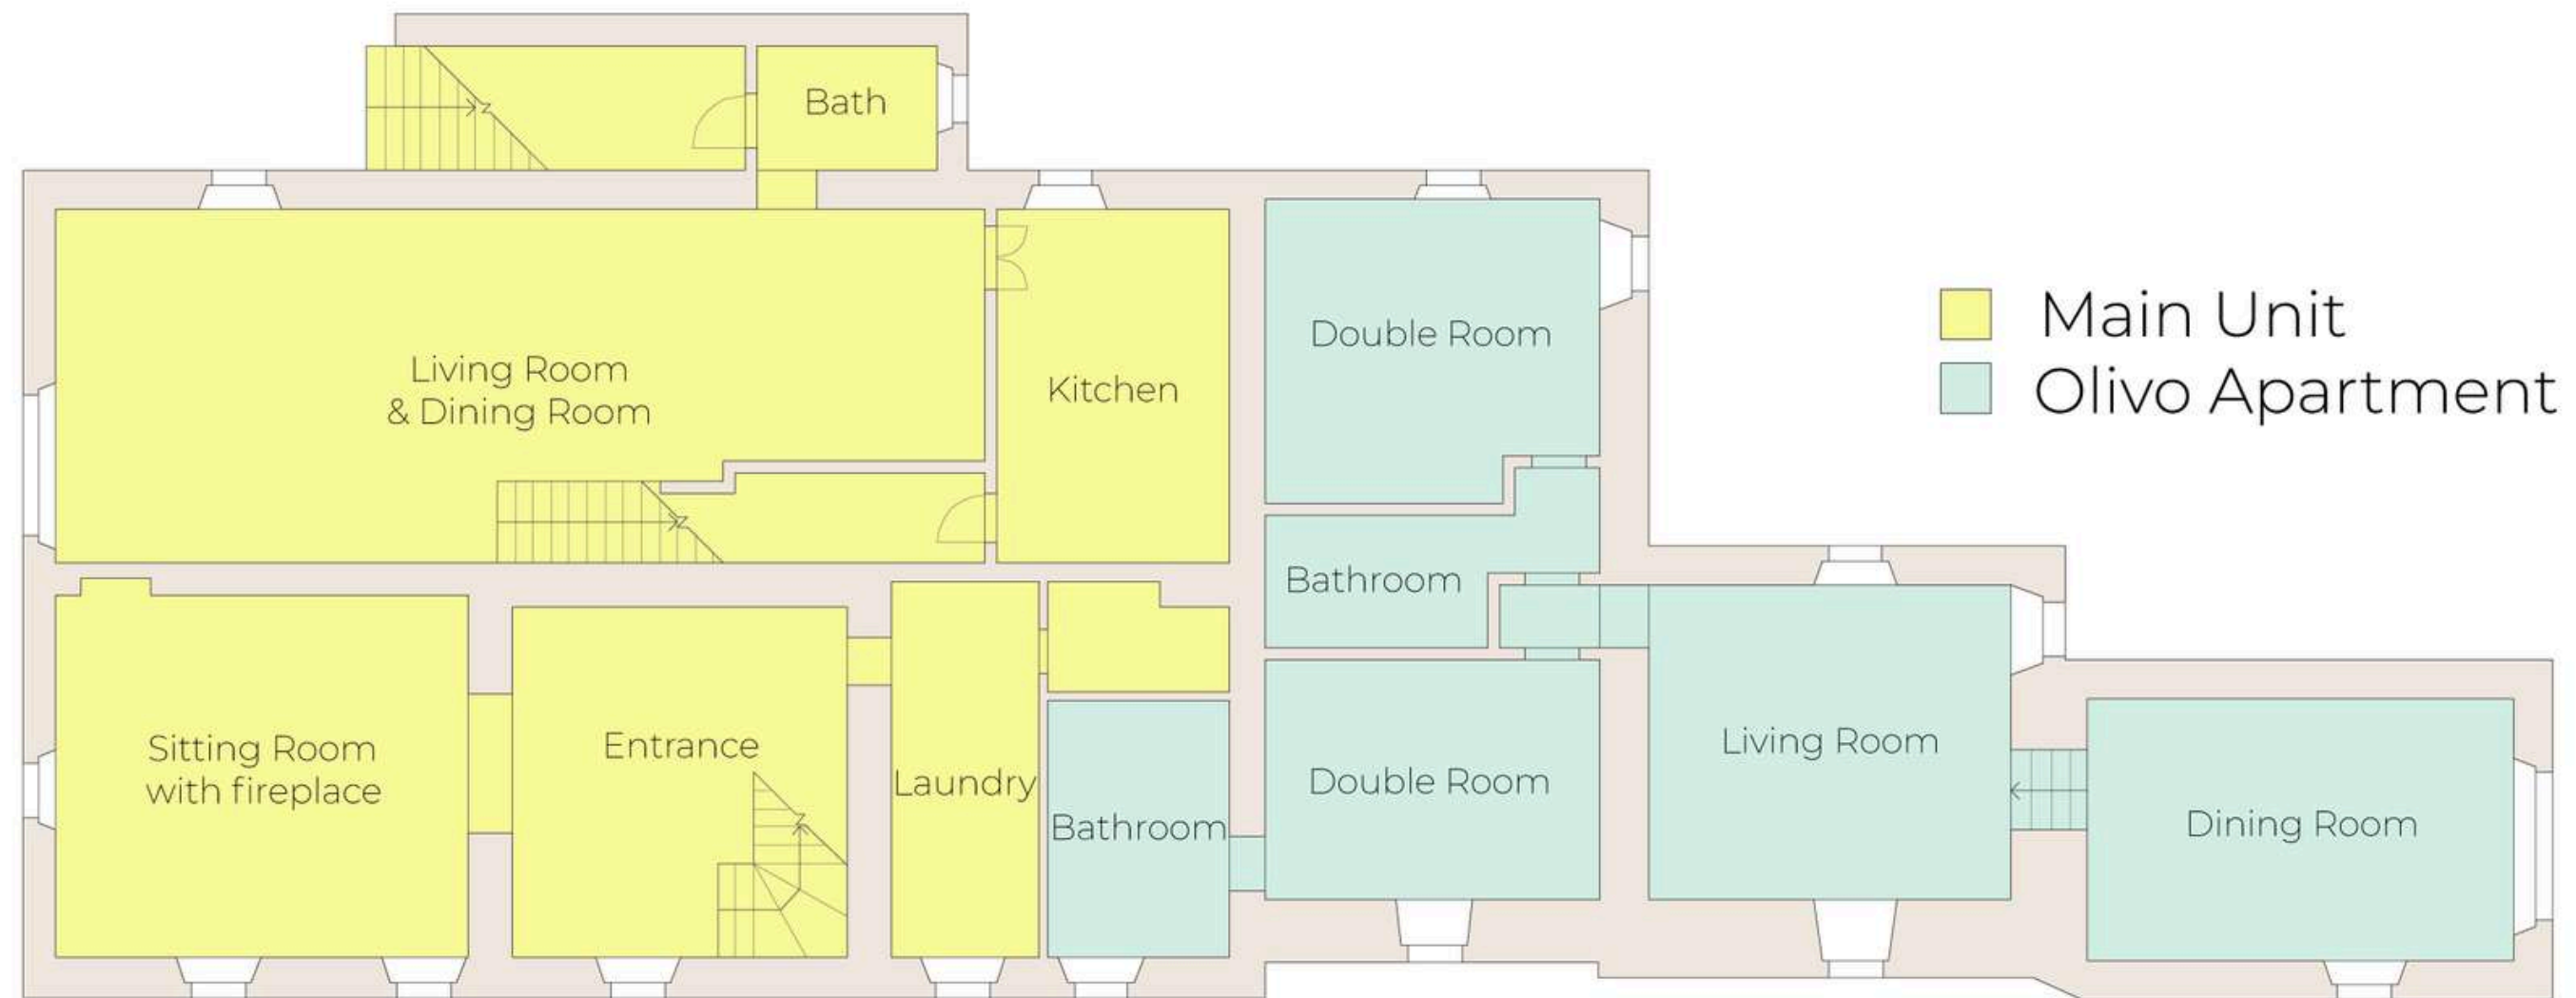

 Pool cottage

 Guest house

GROUND FLOOR - MAIN UNIT

- Sitting room with fireplace
- Living and dining room with fireplace
- Open kitchen
- Bathroom
- Laundry room

GROUND FLOOR

FIRST FLOOR - MAIN UNIT

- King size master bedroom with en-suite bathroom
- 3 King size bedroom with en-suite bathroom
- Twin bedroom with shared bathroom and exterior access
- Twin bedroom with shared bathroom

Type: King

Bed size: 1,90 m x 2 m

Bathroom: en-suite, shower & bathtub

Amenity: air conditioning

Type: King
Bed size: 1,90 m x 1,85 m
Bathroom: en-suite, shower & bathtub
Amenity: air conditioning

Type: King
Bed size: 1,90 m x 2 m
Bathroom: en-suite, shower
Amenity: air conditioning

Type: King
Bed size: 1,90 m x 1,70 m
Bathroom: en-suite, shower
Amenity: air conditioning

Type: Twin
Bed size: 1 m x 1,80 m
Bathroom: shared
Amenities: air conditioning

GROUND FLOOR - OLIVO APARTMENT

- Living room
- Kitchen with dining table
- King bedroom with en-suite bathroom and exterior access
- King bedroom with en-suite bathroom

GROUND FLOOR

Type: King
Bed size: 1,90 m x 2 m
Bathroom: en-suite, shower
Amenities: air conditioning, exterior access

Type: King
Bed size: 1,90 m x 2 m
Bathroom: en-suite, shower
Amenity: air conditioning