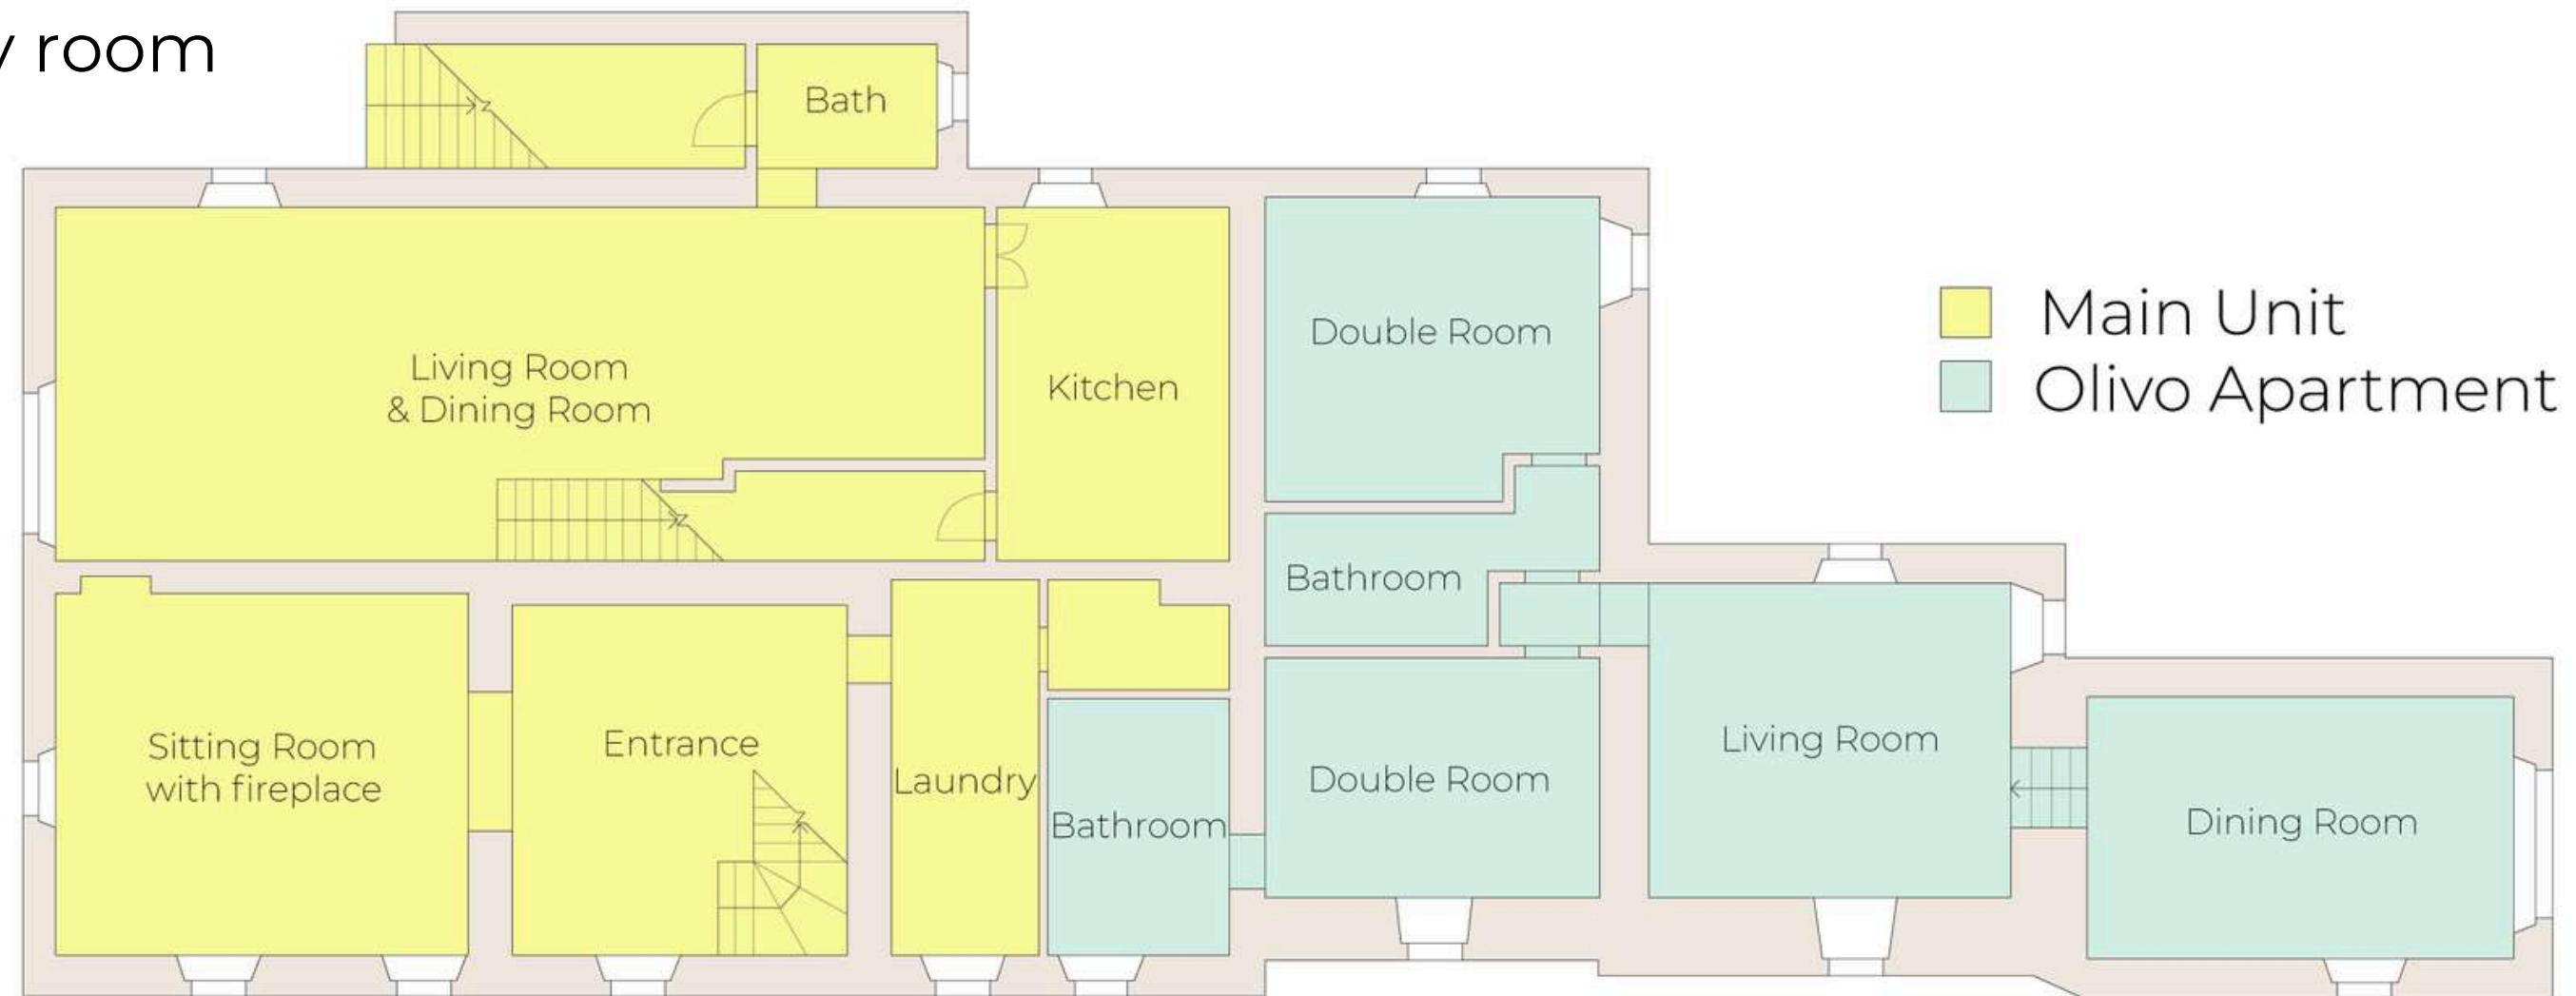

 Pool cottage

 Guest house

GROUND FLOOR - MAIN UNIT

- Sitting room with fireplace
- Living and dining room with fireplace
- Open kitchen
- Bathroom
- Laundry room

GROUND FLOOR

FIRST FLOOR - MAIN UNIT

- King size master bedroom with en-suite bathroom
- 3 King size bedroom with en-suite bathroom
- Twin bedroom with shared bathroom and exterior access
- Twin bedroom with shared bathroom

Type: King

Bed size: 1,90 m x 2 m

Bathroom: en-suite, shower & bathtub

Amenity: air conditioning

Type: King
Bed size: 1,90 m x 1,85 m
Bathroom: en-suite, shower & bathtub
Amenity: air conditioning

Type: King
Bed size: 1,90 m x 2 m
Bathroom: en-suite, shower
Amenity: air conditioning

Type: King
Bed size: 1,90 m x 1,70 m
Bathroom: en-suite, shower
Amenity: air conditioning

Type: Twin
Bed size: 1 m x 1,80 m
Bathroom: shared
Amenities: air conditioning

GROUND FLOOR - OLIVO APARTMENT

- Living room
- Kitchen with dining table
- King bedroom with en-suite bathroom and exterior access
- King bedroom with en-suite bathroom

GROUND FLOOR

Type: King
Bed size: 1,90 m x 2 m
Bathroom: en-suite, shower
Amenities: air conditioning, exterior access

Type: King
Bed size: 1,90 m x 2 m
Bathroom: en-suite, shower
Amenity: air conditioning