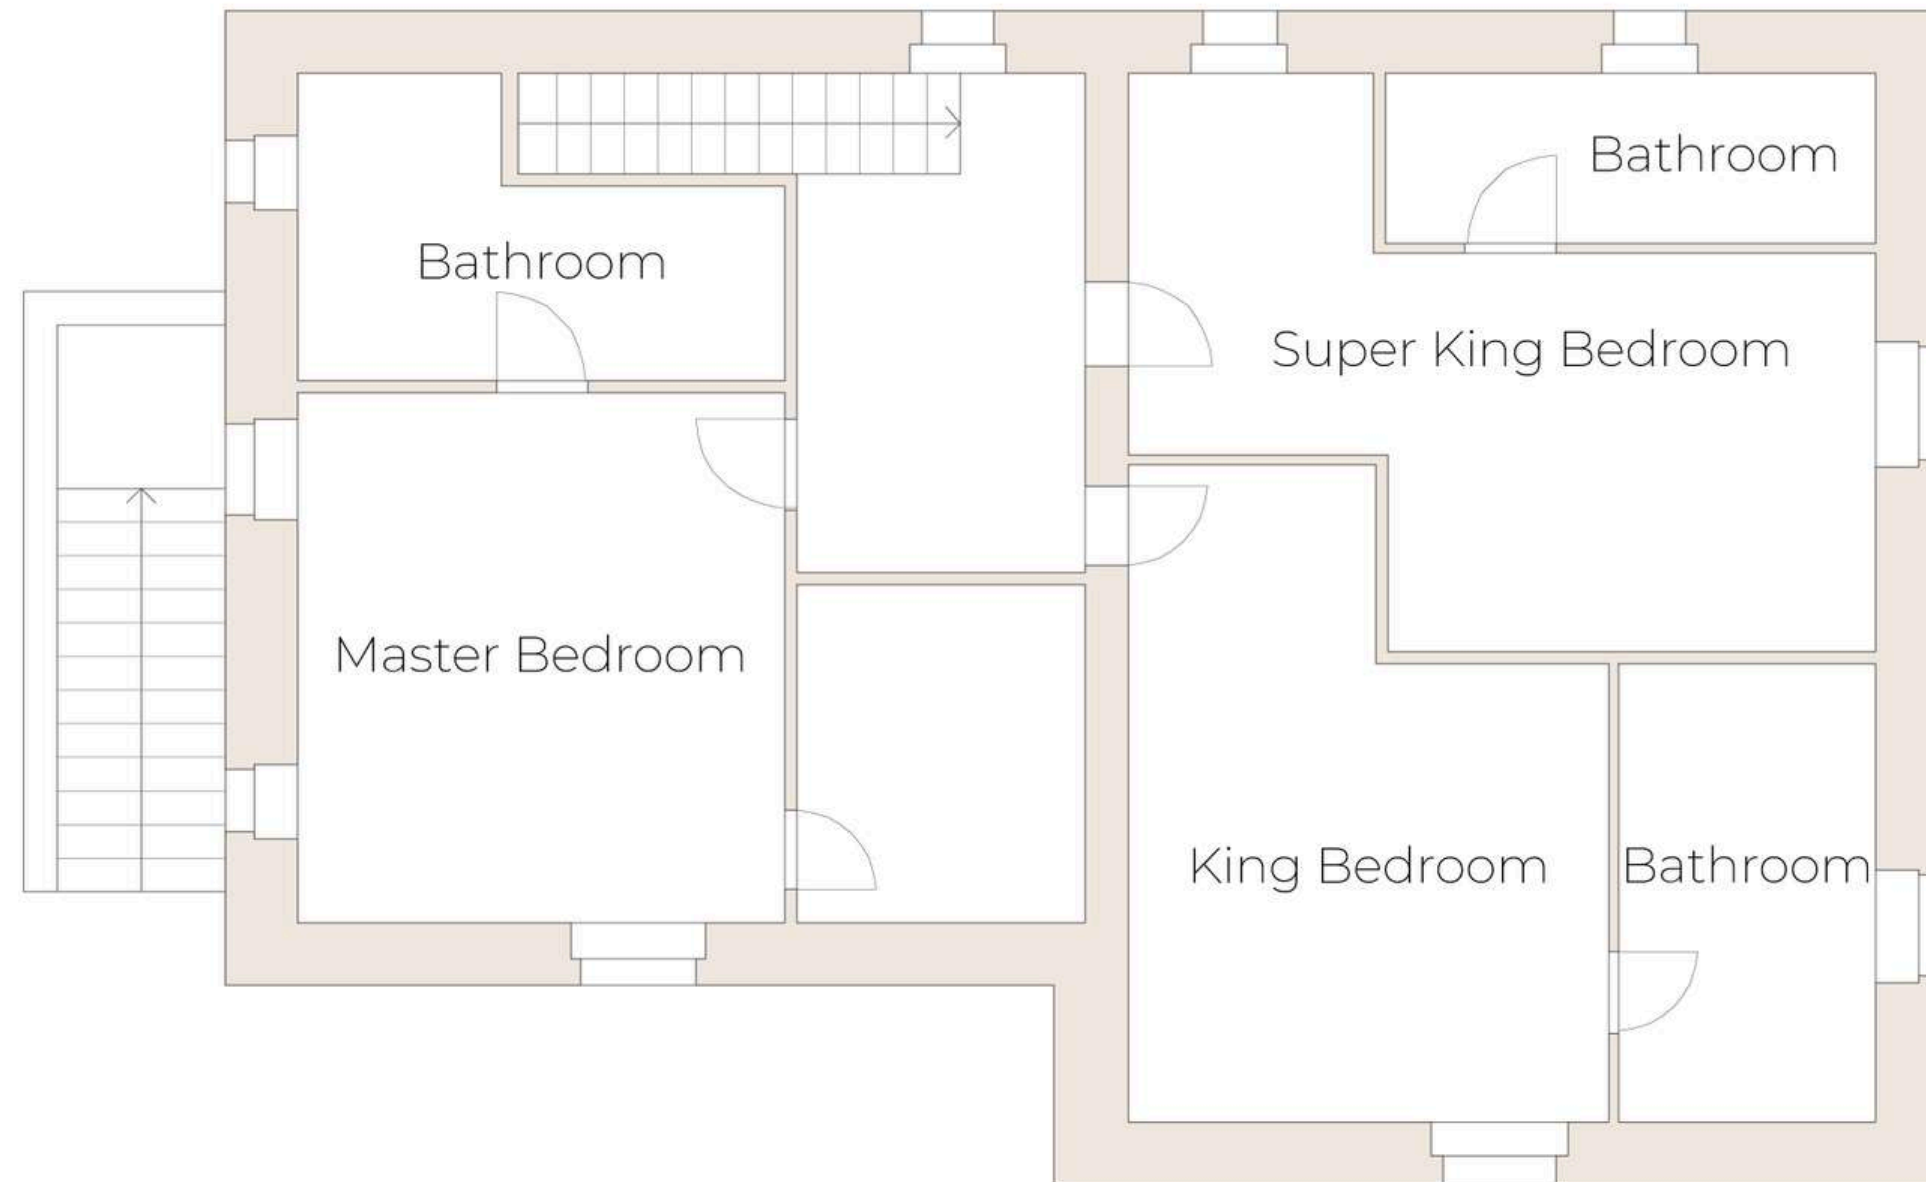

TENUTA DI MURLO

VILLA SANTA CROCE

2 super king-size and 1 double bedrooms with en-suite bathrooms

Fully equipped kitchen

Private swimming pool

Heated outdoor jacuzzi

Barbeque

Fireplace and firepit

Pergola

G R O U N D F L O O R

- Sitting room with fireplace
- Guest bathroom
- Kitchen with access to the garden
- Dining room with access to the terrace with pergola

GROUND FLOOR

FIRST FLOOR

- Super king size bedroom with en-suite bathroom
- Super king size bedroom with en-suite bathroom
- King size bedroom with en-suite bathroom

FIRST FLOOR

Bedroom Type: Super King/Twin
Bed size: 2 m x 2 m
Bathroom: en-suite, shower
Amenities: air conditioning, exterior access

Type: Super King/Twin
Bed size: 2 m x 2 m
Bathroom: en-suite, shower
Amenity: air conditioning

Type: King
Bed size: 1,85 m x 2 m
Bathroom: en-suite, shower
Amenity: air conditioning

TENUTA DI MURLO

info@murlo.com | www.murlo.com | [@tenutadimurlo](https://www.instagram.com/tenutadimurlo)