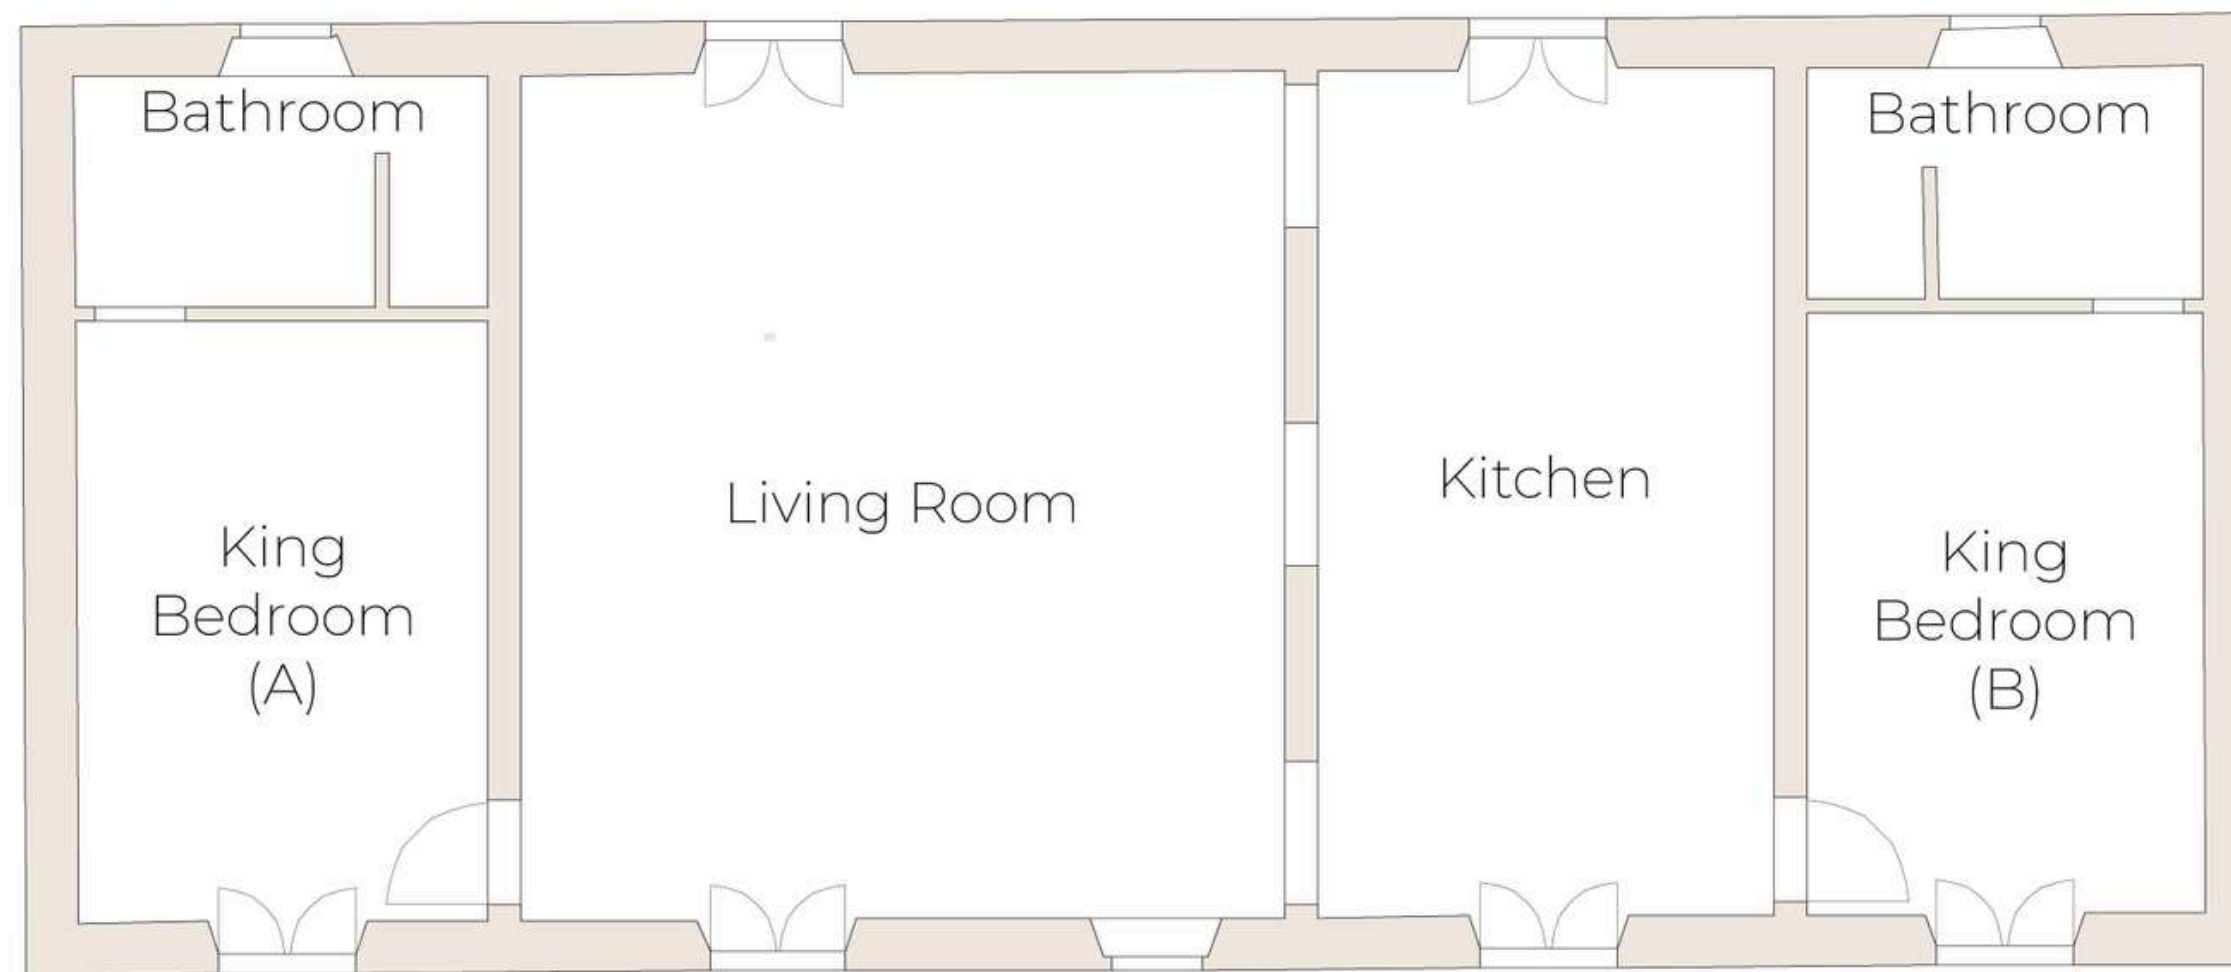

- Living room with access to the outside
- Laundry room
- Super king size bedroom with en-suite bathroom with access to the outside
- Bunk beds bedroom
- Shared bathroom with shower

Type: Super King

Bed size: 1,95 m x 2 m

Bathroom: shared, shower

Amenities: air conditioning, exterior access

Type: Bunk Beds
Bed size: 1,85 m x 1,30 m 0,95 m x 1,90 m
Bathroom: shared, shower

FIRST FLOOR - MAIN UNIT

- Super king size bedroom (Master bedroom) with en-suite bathroom, shower & bathtub
- King size bedroom with en-suite bathroom

Type: King
Bed size: 1,95 m x 1,85 m
Bathroom: en-suite, shower
Amenity air conditioning

Master bedroom
Type: Super King
Bed size: 1,95 m x 2 m
Bathroom: en-suite, shower & bathtub
Amenity: air conditioning

G R O U N D F L O O R - G U E S T H O U S E

- Kitchen with access to the outside (main entrance)
- Living room with fireplace and access to the outside
- 2 King size bedroom with en-suite bathroom, and access to the outside