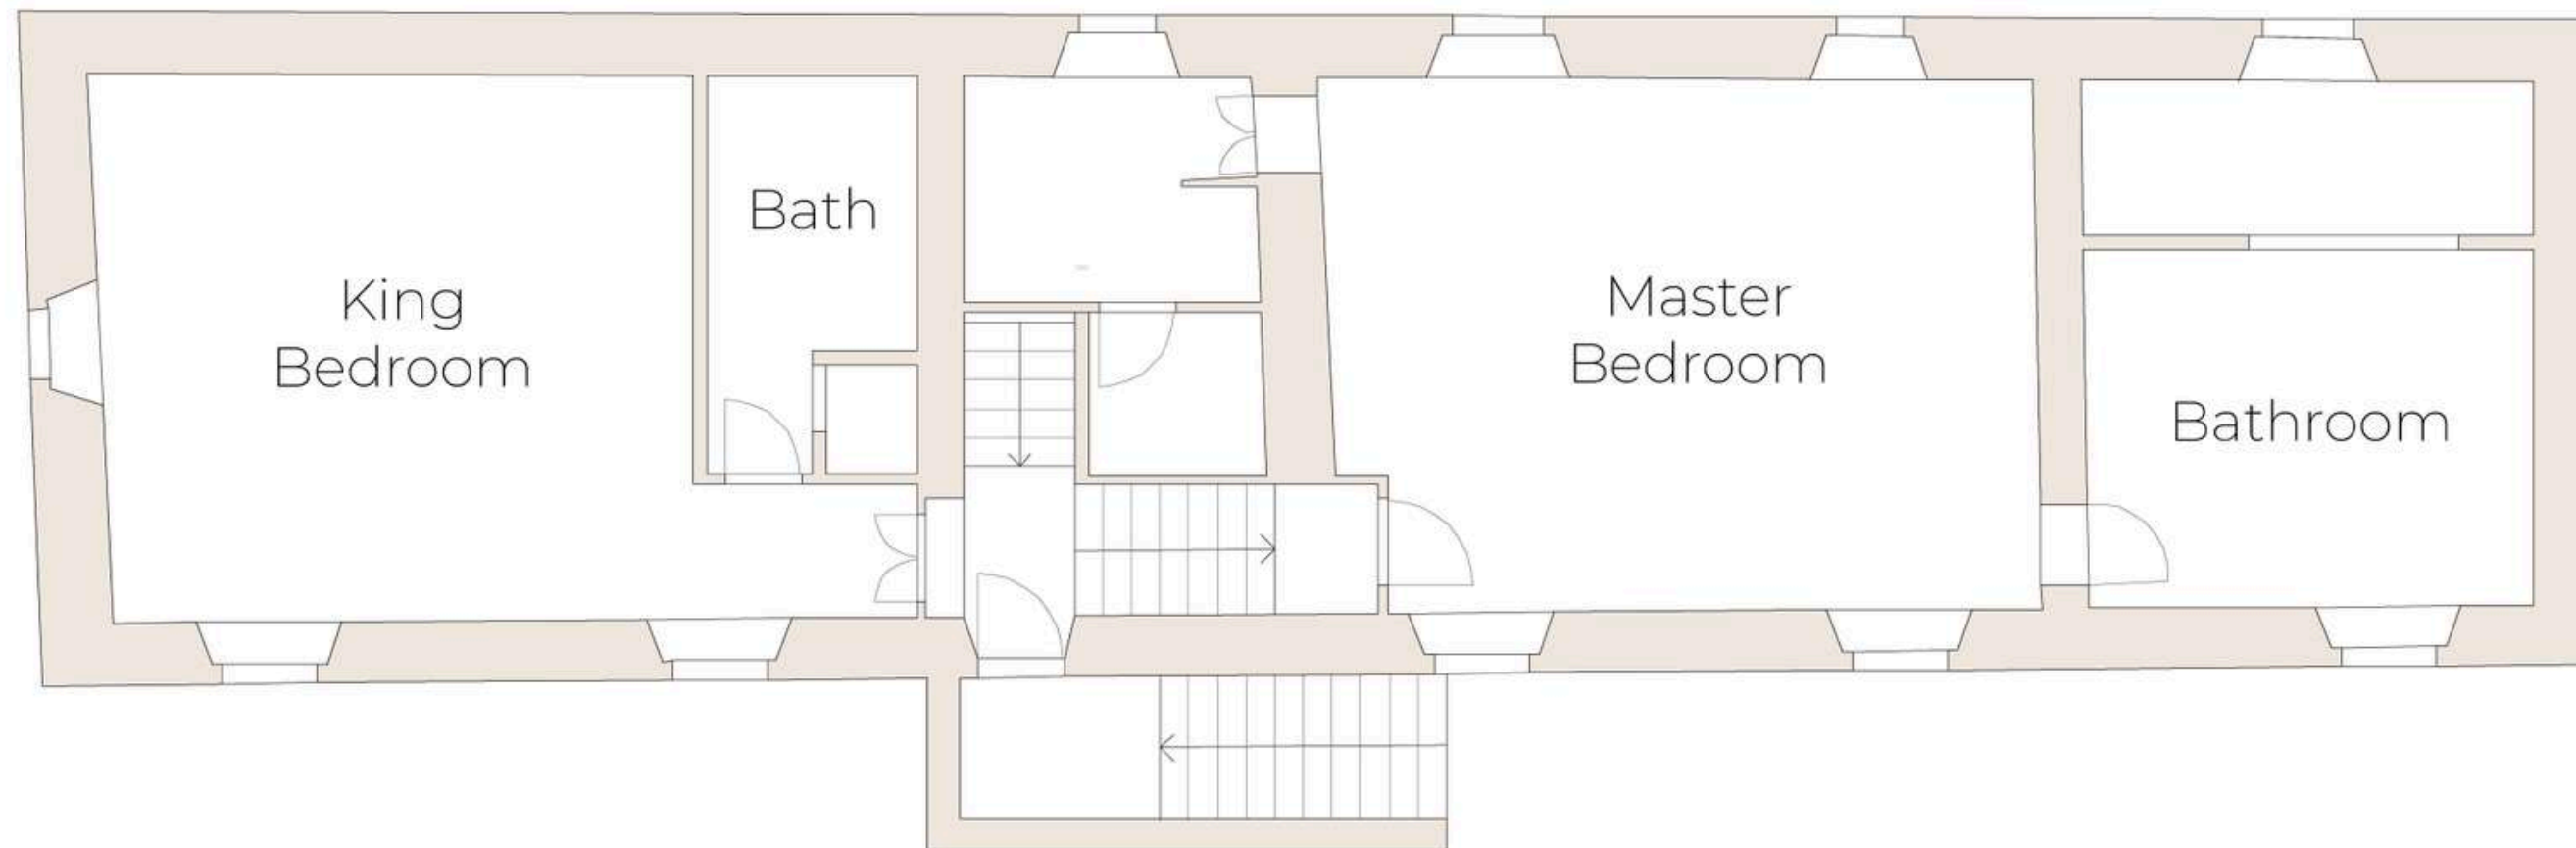

- Living room with access to the outside
- Laundry room
- Super king size bedroom with en-suite bathroom with access to the outside
- Bunk beds bedroom
- Shared bathroom with shower

Type: Super King

Bed size: 1,95 m x 2 m

Bathroom: shared, shower

Amenities: air conditioning, exterior access

Type: Bunk Beds
Bed size: 1,85 m x 1,30 m 0,95 m x 1,90 m
Bathroom: shared, shower

FIRST FLOOR - MAIN UNIT

- Super king size bedroom (Master bedroom) with en-suite bathroom, shower & bathtub
- King size bedroom with en-suite bathroom

Type: King
Bed size: 1,95 m x 1,85 m
Bathroom: en-suite, shower
Amenity air conditioning

Master bedroom
Type: Super King
Bed size: 1,95 m x 2 m
Bathroom: en-suite, shower & bathtub
Amenity: air conditioning

G R O U N D F L O O R - G U E S T H O U S E

- Kitchen with access to the outside (main entrance)
- Living room with fireplace and access to the outside
- 2 King size bedroom with en-suite bathroom, and access to the outside