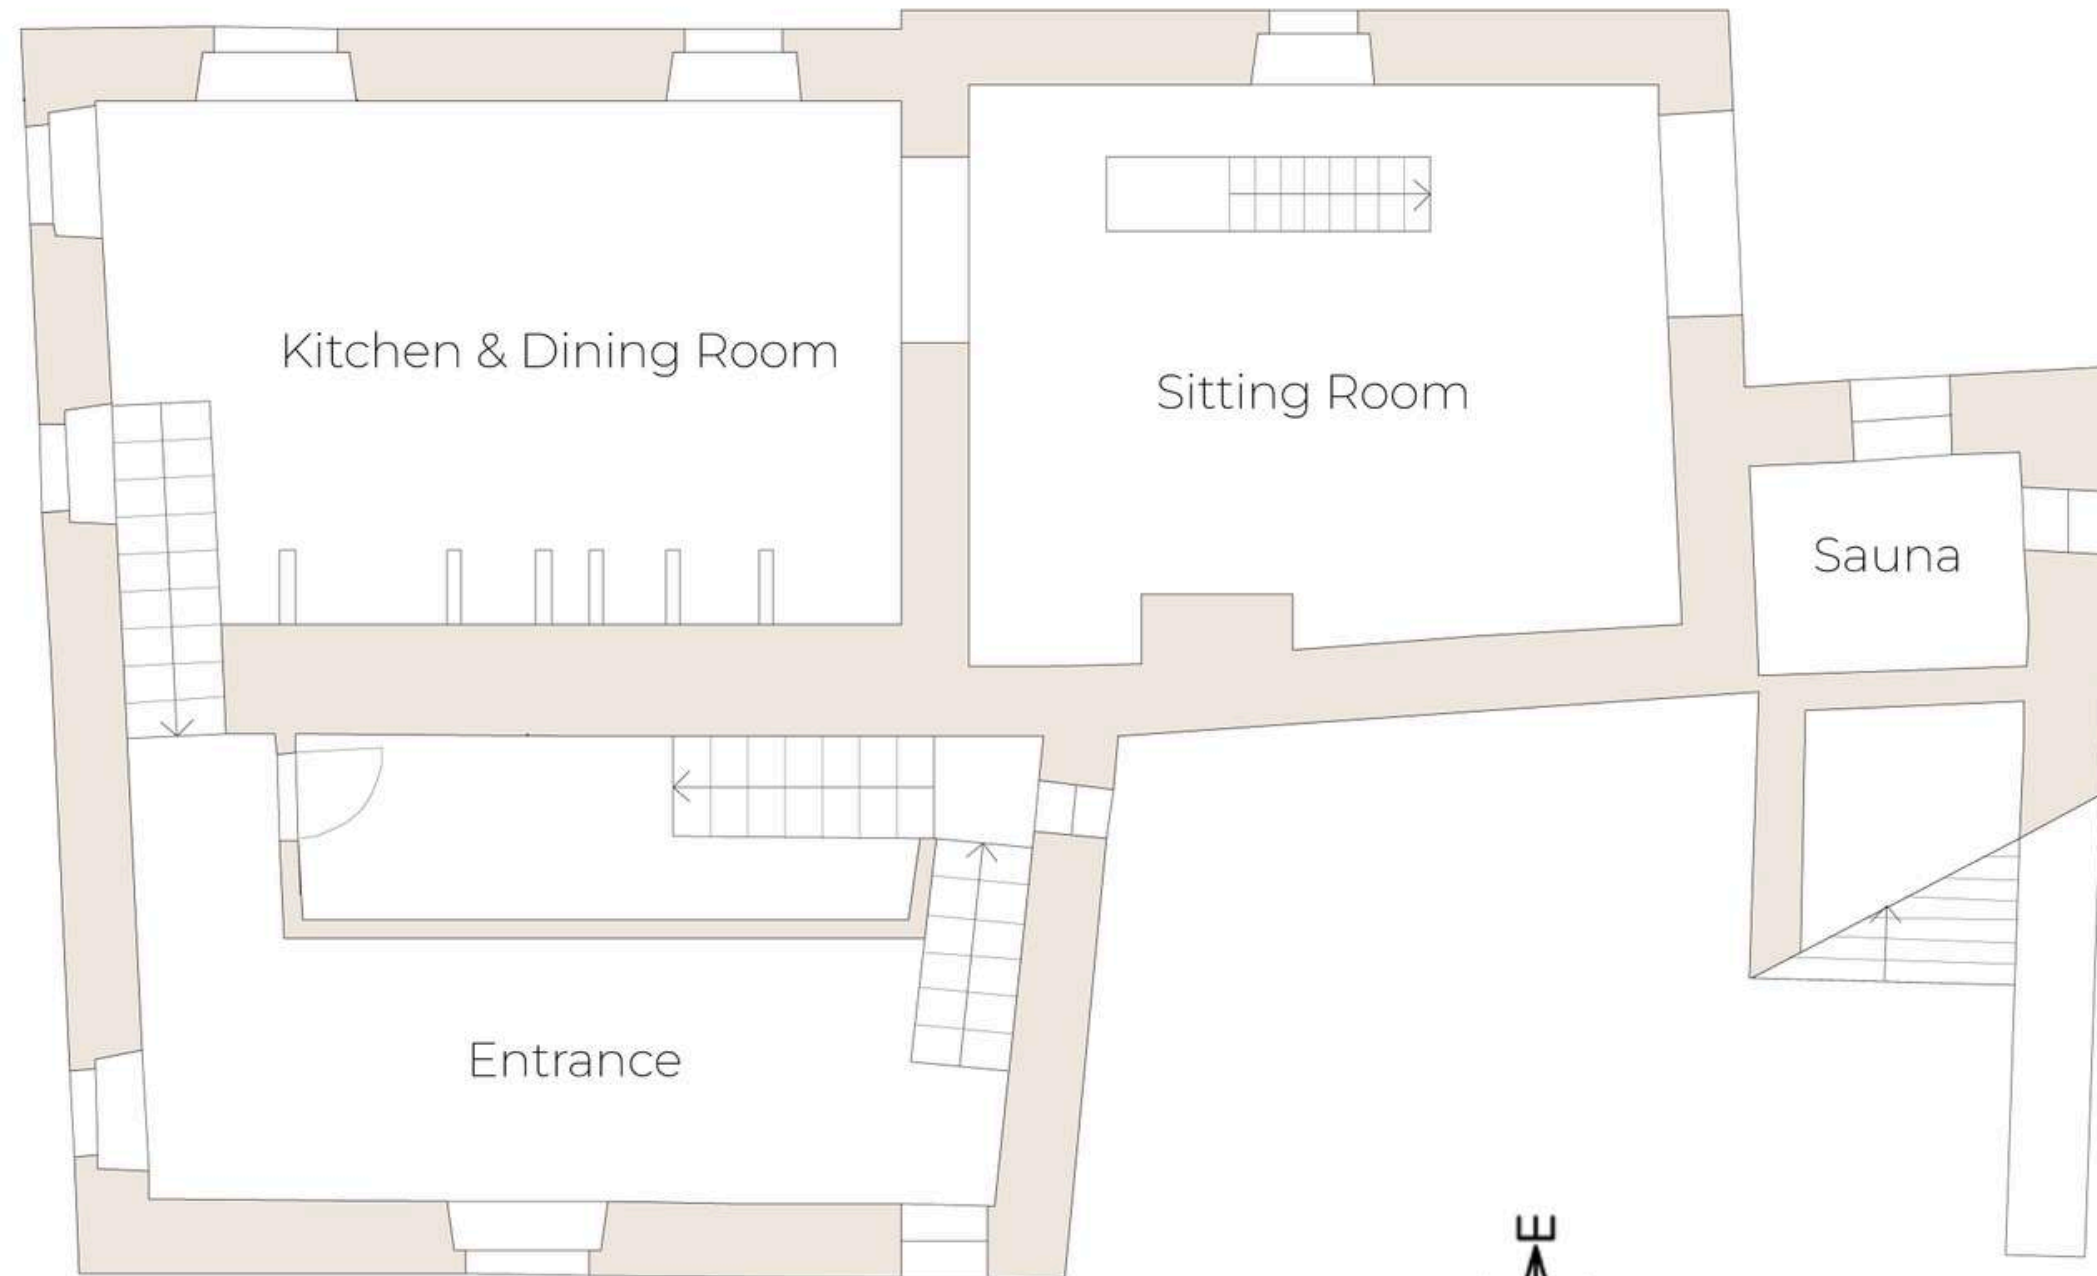

TENUTA DI MURLO

VILLA MOLINELLA

O U T D O O R H O T T U B B Y T H E S T R E A M

-  2 super king-size bedrooms with en-suite bathrooms
-  Fully equipped kitchen
-  Private outdoor hot tub
-  Private swimming pool
-  Private sauna
-  Heated indoor whirlpool
-  Fireplace

G R O U N D F L O O R

- Living room with access to the underground Jacuzzi
- Fully equipped kitchen and dining area
- Private sauna (outdoor access)

GROUND FLOOR

THE LIVING ROOM WITH ACCESS
TO THE UNDERGROUND JACUZZI OVERLOOKING THE RIVER

THE HEATED INDOOR WHIRLPOOL IN THE 13TH CENTURY
ANCIENT MILL VAULT, WITH ACCESS FROM THE LIVING
ROOM AND WITH VIEWS OF THE STREAM

FIRST FLOOR

- Super king size bedroom with en-suite bathroom
- Super king size bedroom with en-suite bathroom and fireplace

FIRST FLOOR

Type: Super King
Bed size: 2 m x 2 m
Bathroom: en-suite, shower and bathtub
Amenities: air conditioning, fireplace, exterior access

Super King Bedroom
Type: Super King
Bed size: 2 m x 2 m
Bathroom: en-suite, shower
Amenity: air conditioning