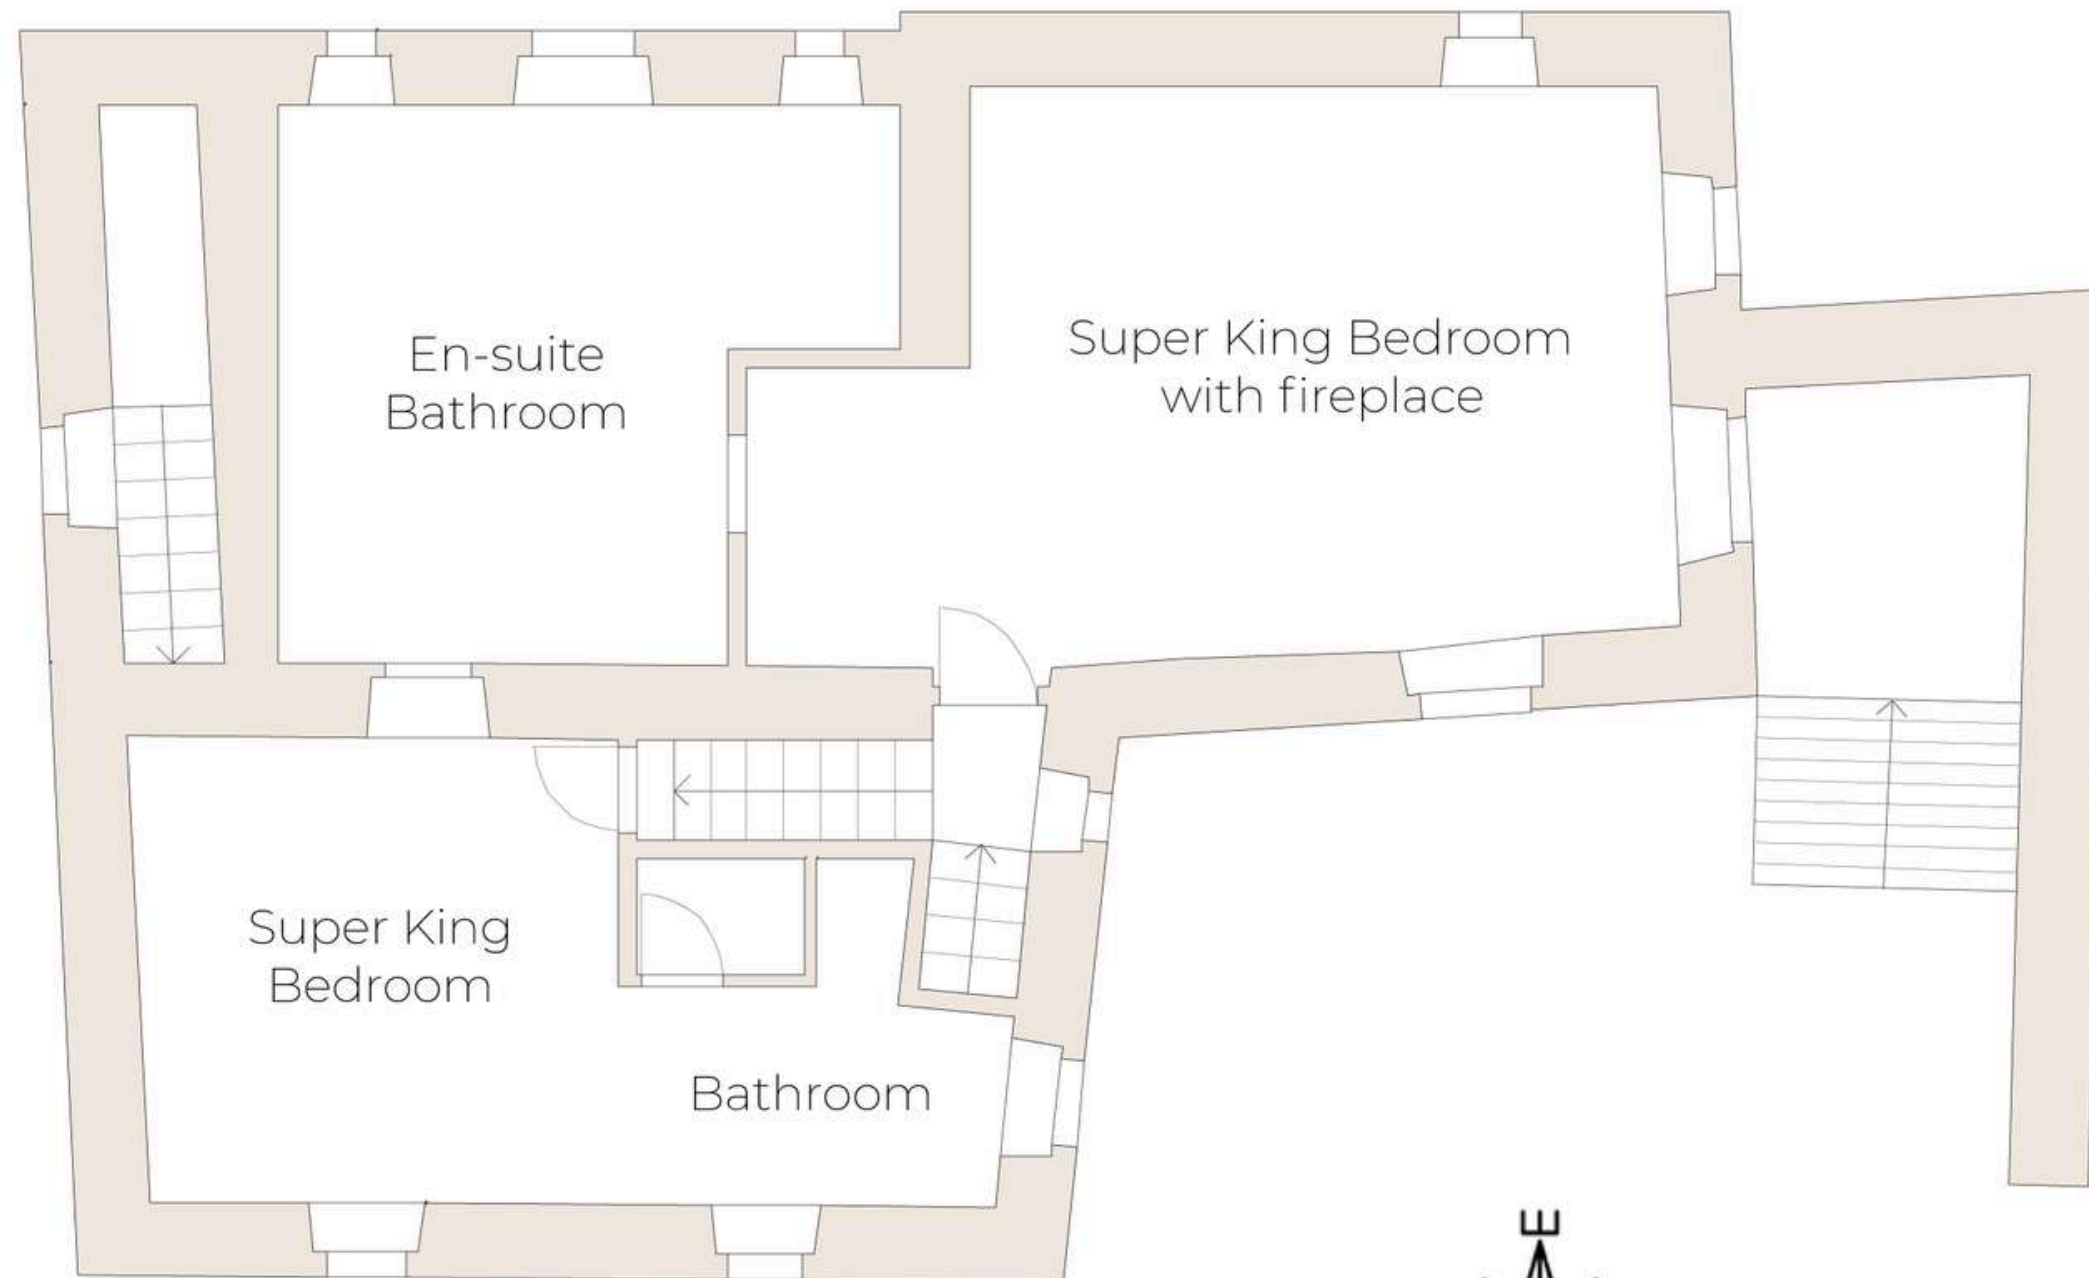

TENUTA DI MURLO

VILLA MOLINELLA

O U T D O O R H O T T U B B Y T H E S T R E A M

-  2 super king-size bedrooms with en-suite bathrooms
-  Fully equipped kitchen
-  Private outdoor hot tub
-  Private swimming pool
-  Private sauna
-  Heated indoor whirlpool
-  Fireplace

G R O U N D F L O O R

- Living room with access to the underground Jacuzzi
- Fully equipped kitchen and dining area
- Private sauna (outdoor access)

GROUND FLOOR

THE LIVING ROOM WITH ACCESS
TO THE UNDERGROUND JACUZZI OVERLOOKING THE RIVER

THE HEATED INDOOR WHIRLPOOL IN THE 13TH CENTURY
ANCIENT MILL VAULT, WITH ACCESS FROM THE LIVING
ROOM AND WITH VIEWS OF THE STREAM

FIRST FLOOR

- Super king size bedroom with en-suite bathroom
- Super king size bedroom with en-suite bathroom and fireplace

FIRST FLOOR

Type: Super King
Bed size: 2 m x 2 m
Bathroom: en-suite, shower and bathtub
Amenities: air conditioning, fireplace, exterior access

Super King Bedroom
Type: Super King
Bed size: 2 m x 2 m
Bathroom: en-suite, shower
Amenity: air conditioning