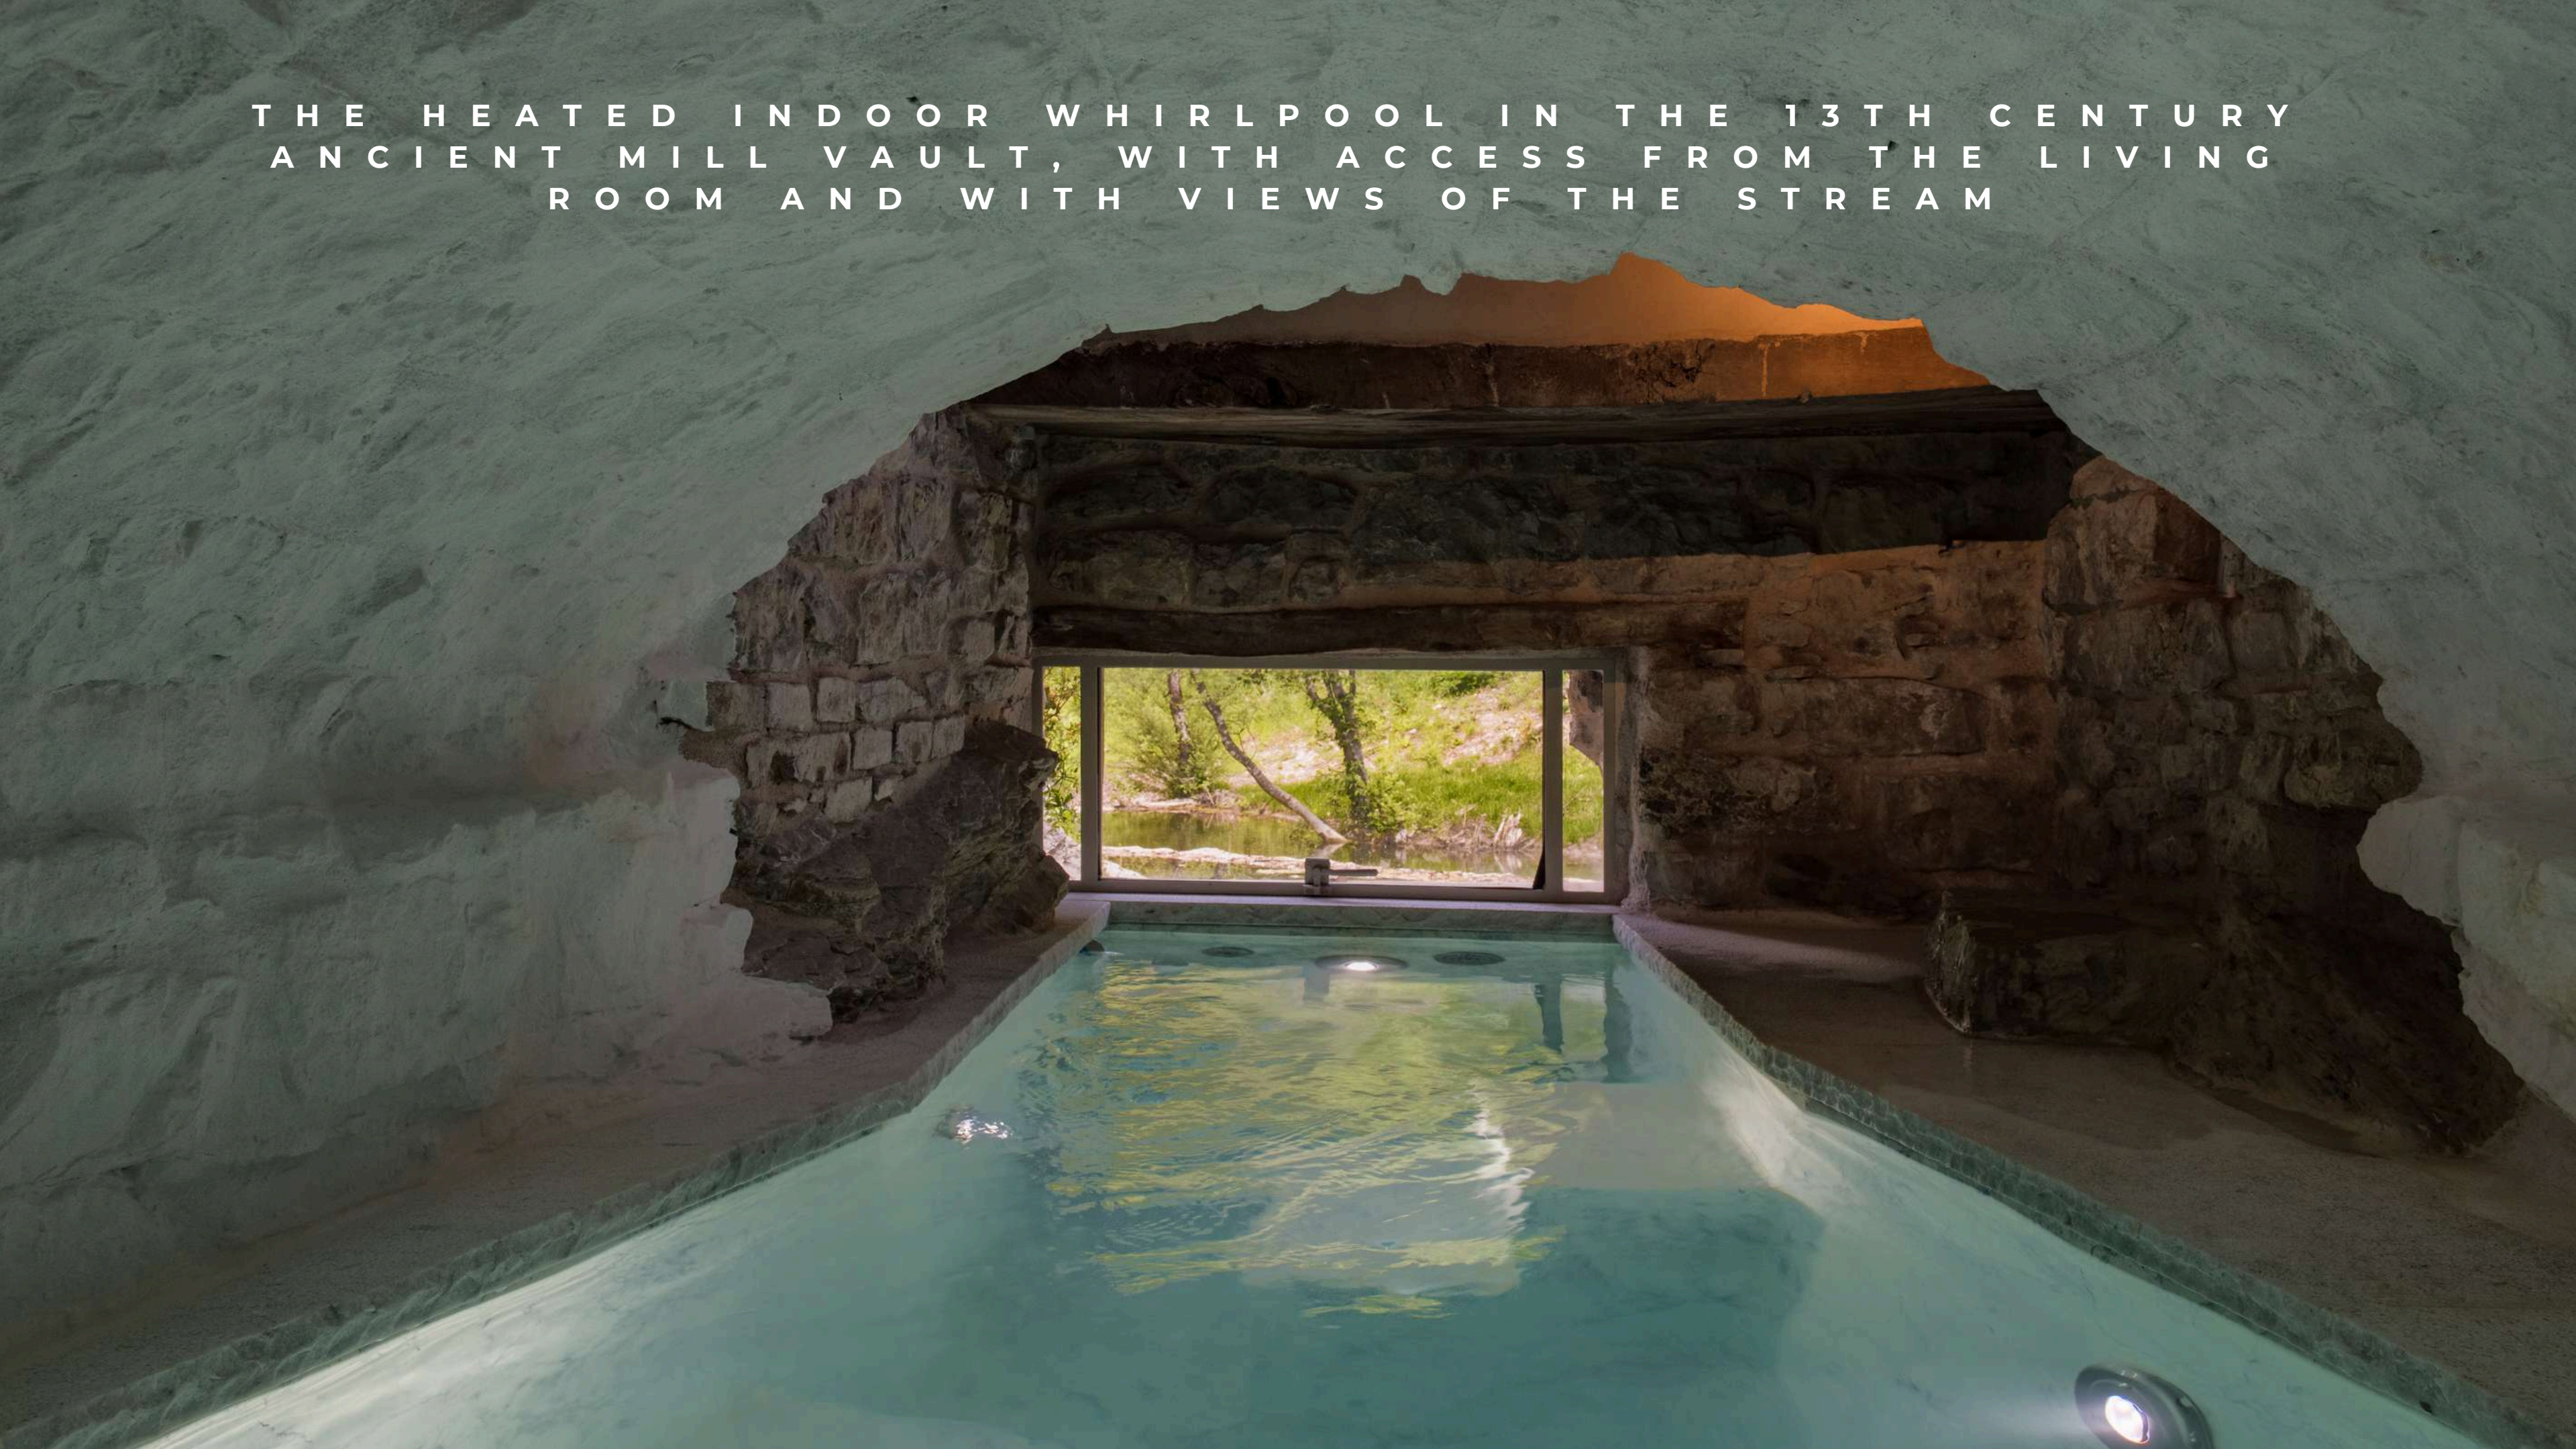

TENUTA DI MURLO

VILLA MOLINELLA

O U T D O O R H O T T U B B Y T H E S T R E A M

-  2 super king-size bedrooms with en-suite bathrooms
-  Fully equipped kitchen
-  Private outdoor hot tub
-  Private swimming pool
-  Private sauna
-  Heated indoor whirlpool
-  Fireplace

G R O U N D F L O O R

- Living room with access to the underground Jacuzzi
- Fully equipped kitchen and dining area
- Private sauna (outdoor access)

GROUND FLOOR

THE LIVING ROOM WITH ACCESS
TO THE UNDERGROUND JACUZZI OVERLOOKING THE RIVER

THE HEATED INDOOR WHIRLPOOL IN THE 13TH CENTURY
ANCIENT MILL VAULT, WITH ACCESS FROM THE LIVING
ROOM AND WITH VIEWS OF THE STREAM

FIRST FLOOR

- Super king size bedroom with en-suite bathroom
- Super king size bedroom with en-suite bathroom and fireplace