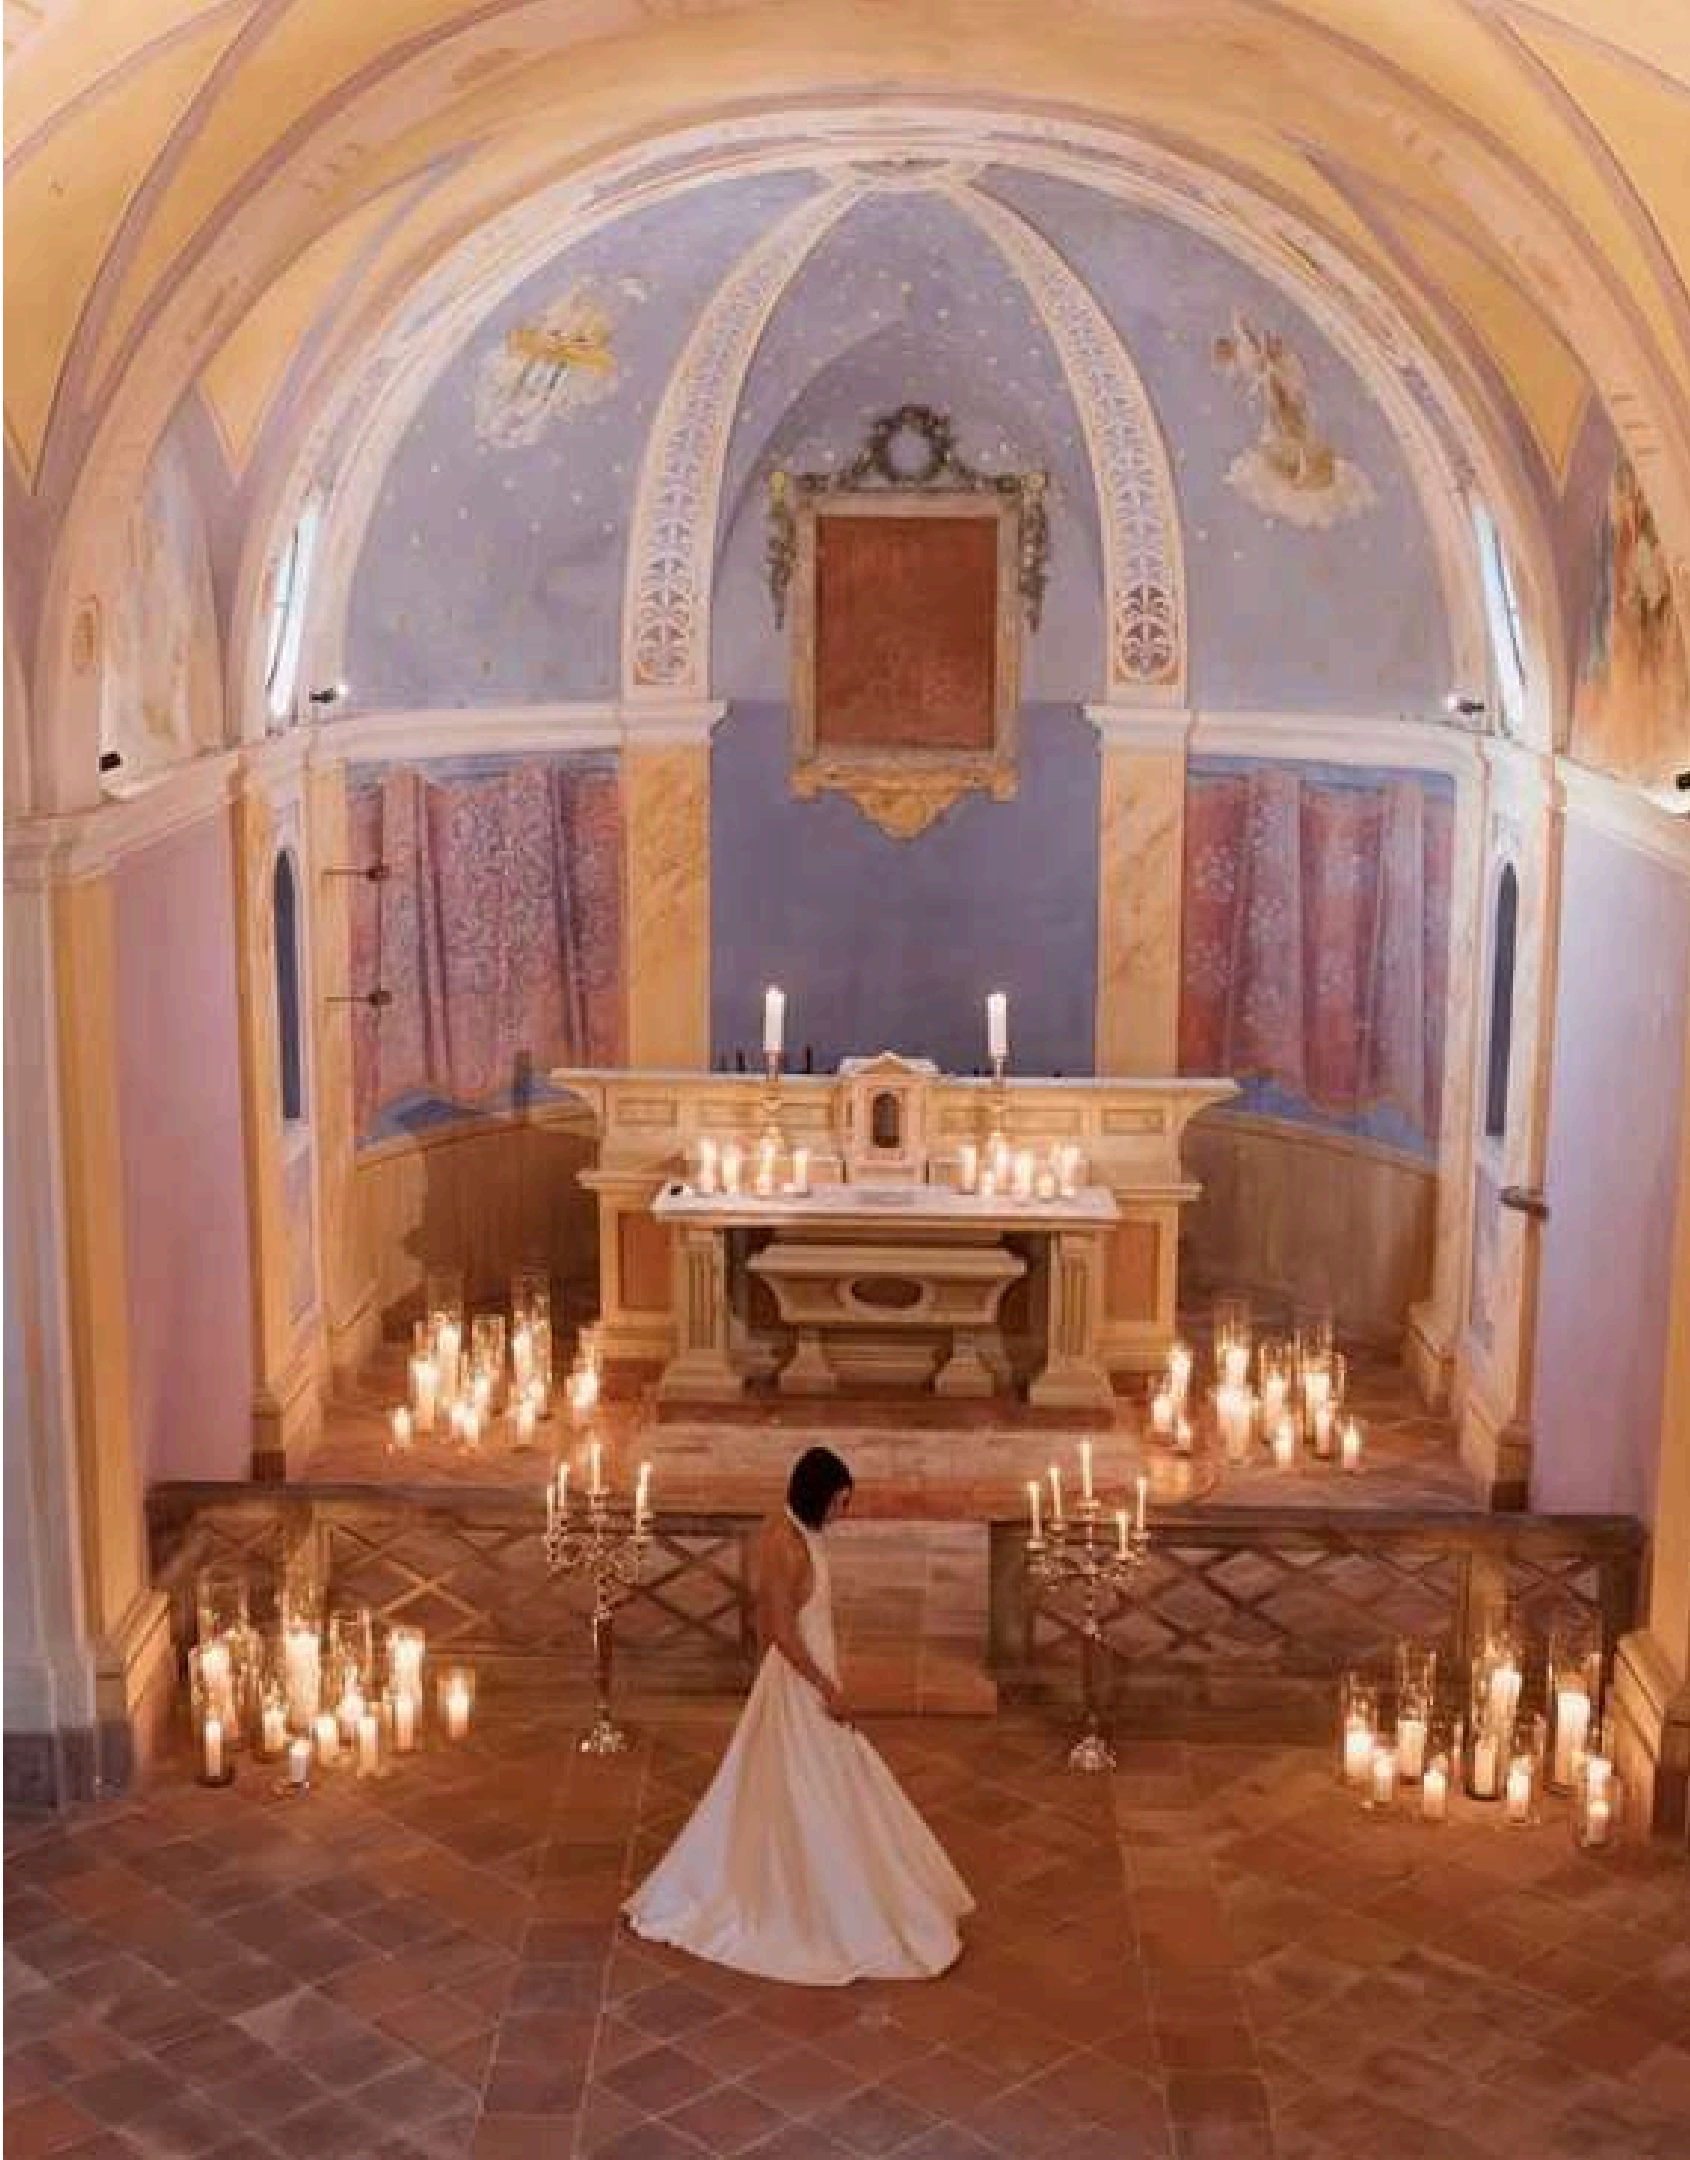

TENUTA DI MURLO

VILLA CASTIGLIONE UGOLINO

THE GUEST HOUSE

10 king-size bedrooms
with en-suite bathrooms

2 fully equipped kitchens

Private swimming pool

Private chapel

Barbeque

Fireplace and firepit

Panoramic terrace

Guest house

Villa Castiglione Ugolino can
host parties and events up to
55 guests, if desired.

GROUND FLOOR - MAIN UNIT

- Living room with fireplace
- Dining room
- Kitchen Laundry room
- King size bedroom with en-suite bathroom
- King size bedroom with open bathroom
- Sitting room
- Annexed church

THE RENOVATED ANNEXED CHURCH INSIDE THE VILLA

Type: King (can be made into twin)
Bed size: 1,90 m x 2 m
Bathroom: en-suite, shower
Amenities: air conditioning, exterior access

Type: King (can be made into twin)
Bed size: 1,90 m x 2 m
Bathroom: en-suite, shower
Amenity: air conditioning

FIRST FLOOR - MAIN UNIT

- King size bedroom with en-suite bathroom
- Sitting room
- Tv room
- King size bedroom with en-suite bathroom and shared terrace
- King size bedroom with en-suite bathroom and shared terrace
- Alone bathroom